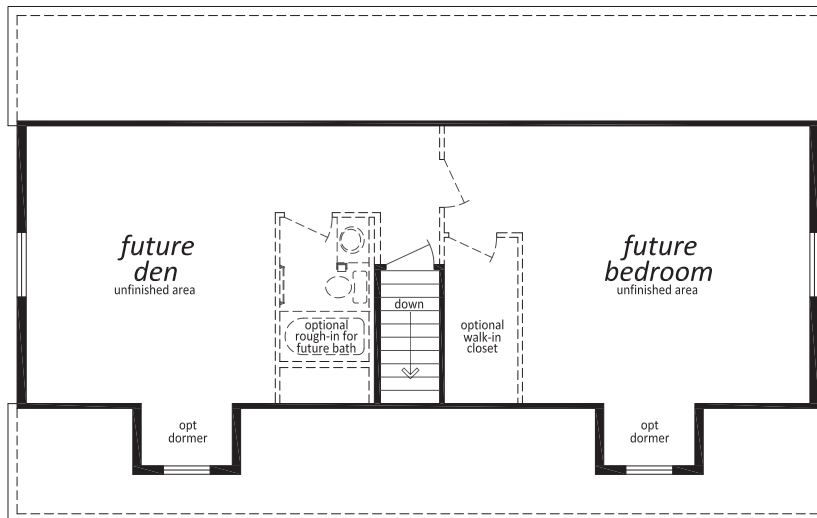

## "The Manchester" CCF-3035 27'-4" x 44' Self-Contained Modular Home (Crawl Space)

Some exterior features shown may be optional or done by others on site.

**Main Floor** 1,203 sq. ft. (Approx.)

**Second Floor** 675 sq. ft. (Approx.)