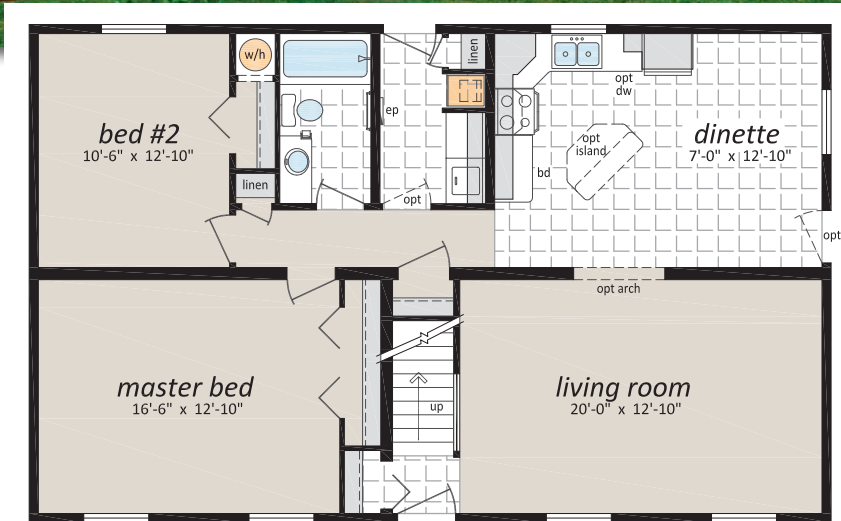

## "The Manchester" CCF-3035 27'-4" x 44' Self-Contained Modular Home (Crawl Space)

Some exterior features shown may be optional or done by others on site.

**Main Floor** 1,203 sq. ft. (Approx.)

**Second Floor** 675 sq. ft. (Approx.)