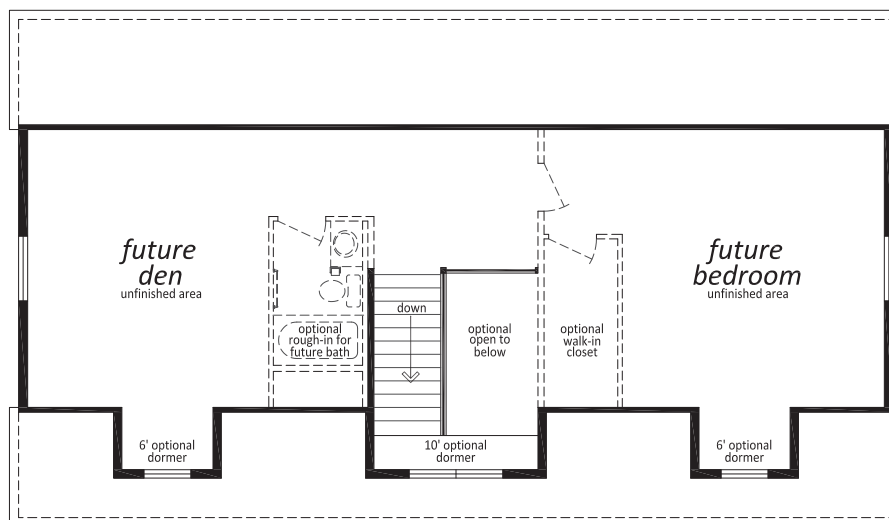

The Cape Cod Series

"The New England" CCF-3070 27'-4" x 48' Self-Contained Modular Home (Crawl Space)

Some exterior features shown may be optional or done by others on site.

Main Floor 1,312 sq. ft. (Approx.)

Second Floor 736 sq. ft. (Approx.)