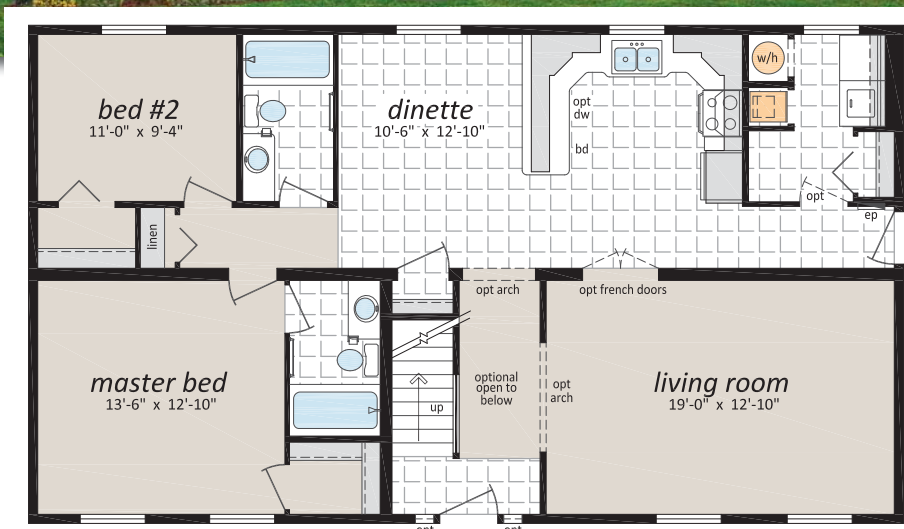

The Cape Cod Series

"The New England" CCF-3070 27'-4" x 48' Self-Contained Modular Home (Crawl Space)

Some exterior features shown may be optional or done by others on site.

Main Floor 1,312 sq. ft. (Approx.)

Second Floor 736 sq. ft. (Approx.)