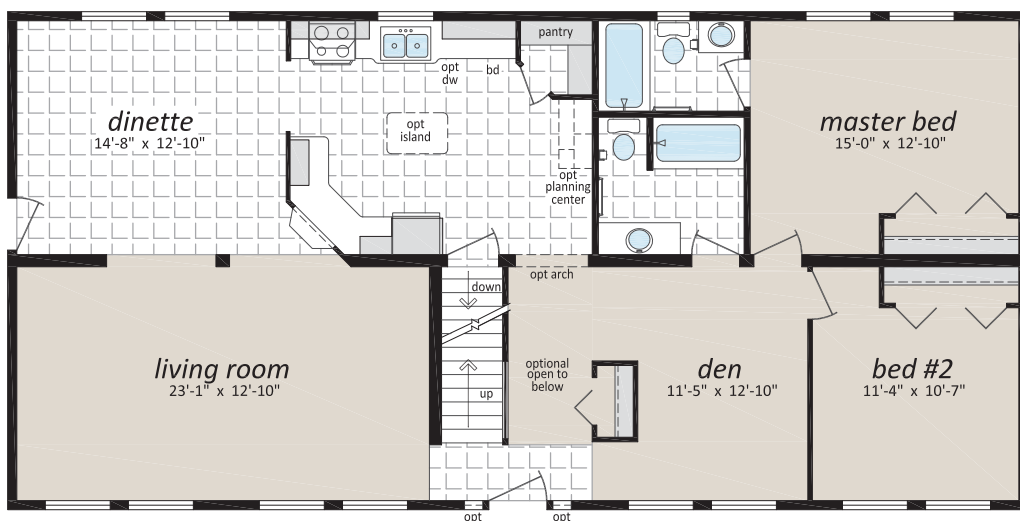

## "The Chesapeake" CCF-3080

27'-4" x 56' Basement Model  
(Furnace & HWT to be placed in the basement)

Optional Ensuite

Some exterior features shown may be optional or done by others on site.

### Main Floor 1,530 sq. ft. (Approx.)