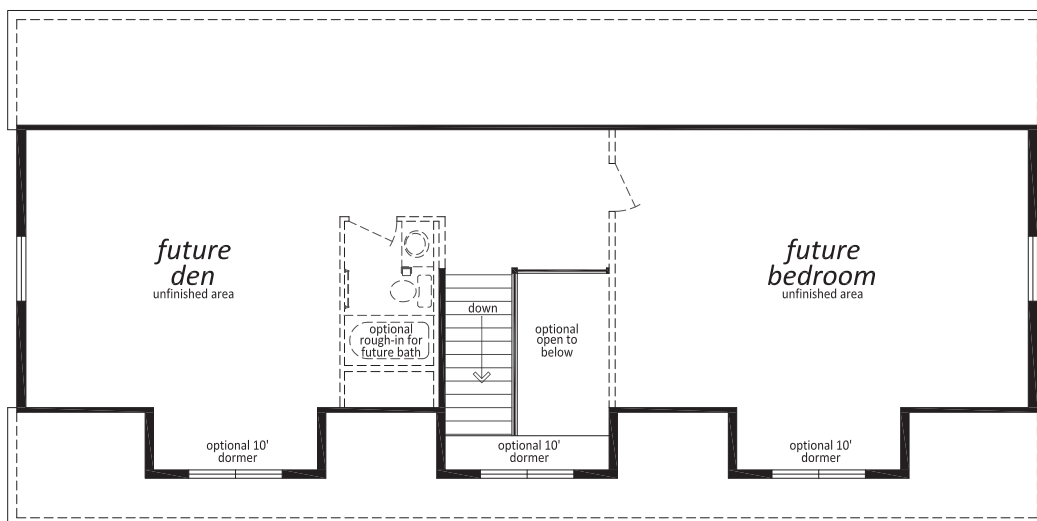

## "The Chesapeake" CCF-3080

27'-4" x 56' Basement Model  
(Furnace & HWT to be placed in the basement)

Optional Ensuite

Some exterior features shown may be optional or done by others on site.

### Main Floor 1,530 sq. ft. (Approx.)

### Second Floor 858 sq. ft. (Approx.)

[www.winfieldhomes.ca](http://www.winfieldhomes.ca)