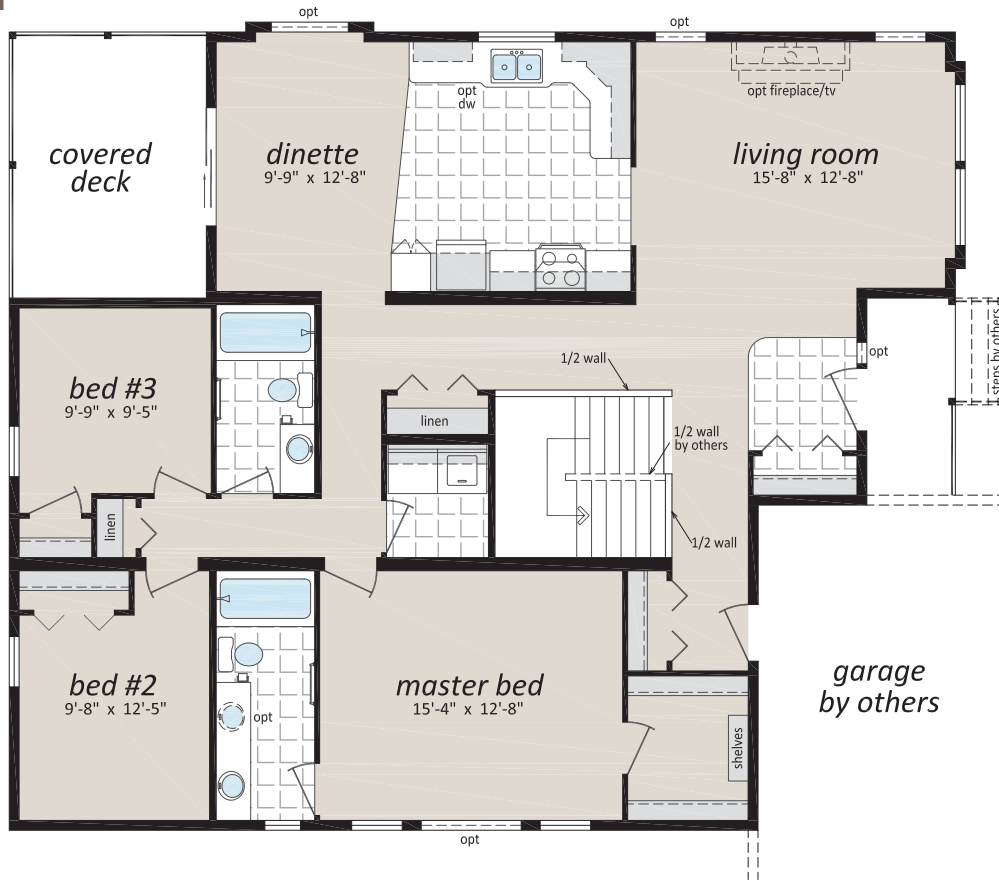

The Trivista Series

Triple Wide Modular Homes

Front View

CTF-405 "The Roseberry"
40'6" x 38'/43'6"/38' - 1,809 Sq. Ft.

*Artist Renderings
Optional Deluxe Exterior Shown
Some features shown may be optional*

Rear View

www.winfieldhomes.ca

Follow us:  

Main Floor

CTF-405 "The Roseberry"
40'6" x 38'/43'6"/38' - 1,809 Sq. Ft.

Proposed Basement Layout - By Others

 Proposed Basement
Rental Suite
(By Others)